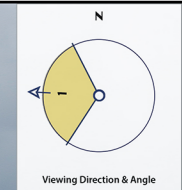

Photomontage